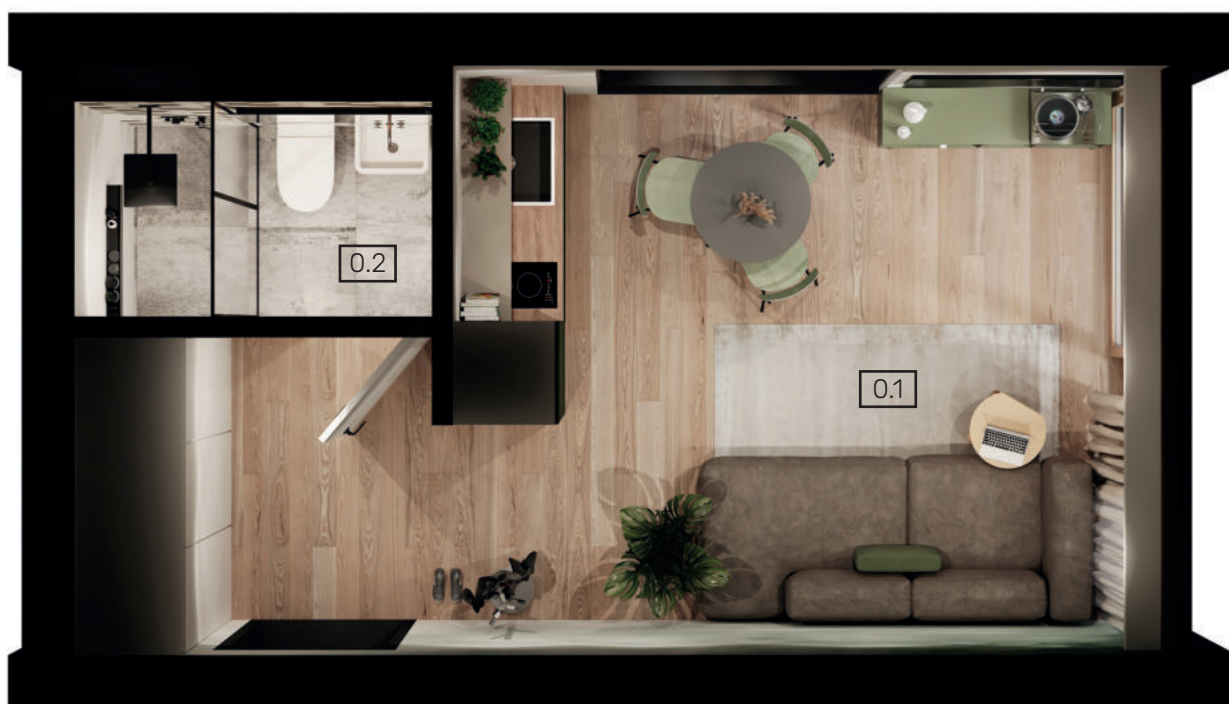

All-year-round modular house **LYRA**

The standard of the house

Building specification:

Usable area: 19,63m²

Built up area: 26,27m²

Width: 3,95m

Length: 7m

Height: 4,1m

* depending on the energy balance obtained at the design stage, it may be necessary to use a mechanical ventilation with heat recovery for a surcharge

Ground floor
19,63m²

| | | |
|-----|---------------------------|---------------------|
| 0.1 | Living room + kitchenette | 16,91m ² |
| 0.2 | Bathroom | 2,72m ² |